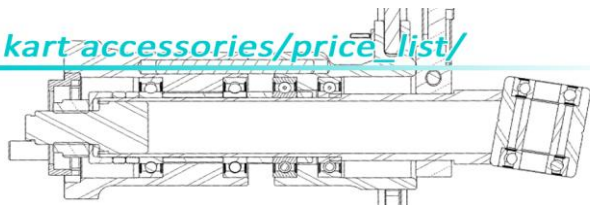

CATENE | CHAINS

Codice code	Descrizione description	Prezzo netto (IVAescl.) net price (excl. VAT)
CHN-219DHAXXX	CATENA D.I.D. 219 DHA - DA 96 A 112 MAGLIE CHAIN D.I.D. 219 DHA - FROM 96 TO 112 LINKS	on request
CHN-219HTZXXX	CATENA D.I.D. 219 HTZ DA 98 A 112 MAGLIE CHAIN D.I.D. 219 HTZ - FROM 98 TO 112 LINKS	
CHN-219ORXXX	CATENA D.I.D. 219 V2 O-RING DA 98 A 112 MAGLIE CHAIN D.I.D. 219 V2 O-RING FROM 98 TO 112 LINKS	
CHN-428HDXX	CATENA D.I.D. 428 HD - 60, 72, 80 MAGLIE CHAIN D.I.D. 428 HD - 60, 72, 80 LINKS	
CHN-428NZ60	CATENA D.I.D. 428 NZ 60 MAGLIE CHAIN D.I.D. 428 NZ 60 LINKS	
CHN-428NZR	CATENA D.I.D. 428 NZ 7.6 METRI, 600 MAGLIE CHAIN D.I.D. 428 NZ 7.6 METRES, 600 LINKS	
KIT-CHN-428HDJ	GIUNTO PER CATENA D.I.D. 428 HD (20 pezzi) JOINT FOR CHAIN D.I.D. 428 HD (20 pieces)	
KIT-CHN-428NZJ	GIUNTO PER CATENA D.I.D. 428 NZ (20 pezzi) JOINT FOR CHAIN D.I.D. 428 NZ (20 pieces)	

CHN-219CZGOLDXXX	CATENA CZ 219 GOLD - DA 94 A 116 MAGLIE CHAIN CZ 219 GOLD - FROM 94 TO 116 LINKS	on request
CHN-219CZORXXX	CATENA CZ 219 O-RING - DA 96 A 112 MAGLIE CHAIN CZ 219 O-RING - FROM 96 TO 112 LINKS	
CHN-219CZKSJXXX	CATENA CZ 219 KSJ - DA 94 A 116 MAGLIE (rinforzata - no o-ring) CHAIN CZ 219 KSJ - FROM 94 TO 116 LINKS (reinforced - no o-ring)	
CHN-219CZORSXXX	CATENA CZ 219 ORS - DA 98 A 114 MAGLIE (o-ring - ultra rinforzata) CHAIN CZ 219 ORS - FROM 98 TO 114 LINKS (o-ring - ultra reinforced)	
CHN-428CZMXXX	CATENA CZ 428 MX GOLD - DA 46 A 60 MAGLIE CHAIN CZ 428 MX GOLD - FROM 46 TO 60 LINKS	
CHN-428CZMXGOLD	CATENA CZ 428 MX GOLD 10 METRI CHAIN CZ 428 MX GOLD 10 METRES