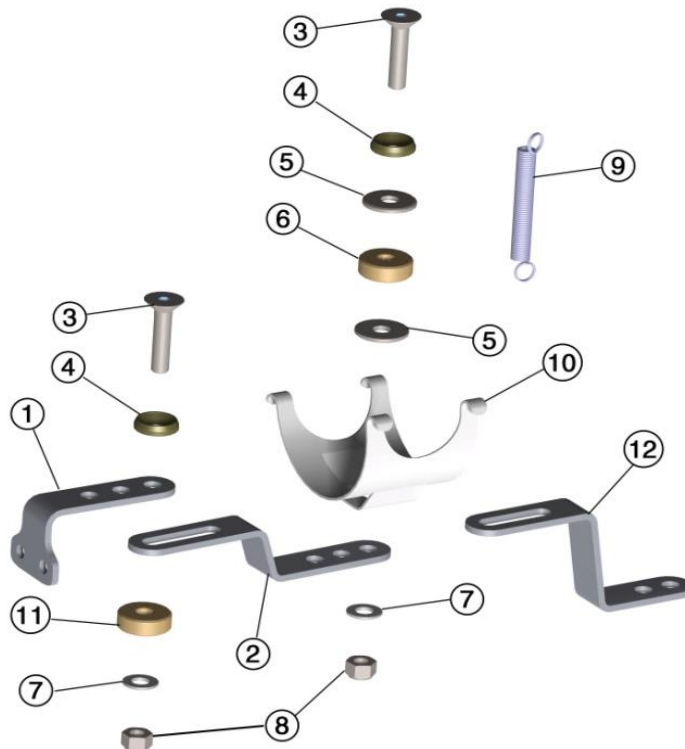

Codice code	Descrizione description	Prezzo (IVA escl.) price (excl. VAT)
CS-ENG-SILHLD	SUPPORTO SCARICO OK/KZ OK/KZ SILENCER HOLDER	€ 53,00
CS-ENG-SILHDMK	SUPPORTO SCARICO MINIKART MINIKART SILENCER HOLDER	€ 55,00
1	ENG-SILHLDBRK PIASTRA SUPPORTO SILENZIATORE SCARICO UNIVERSALE ZINCATO BIANCO UNIVERSAL EXHAUST SILENCER SUPPORT WHITE GALVANIZED	€ 15,00
2	ENG-SILHLDSUPKZ SUPPORTO CULLA SILENZIATORE ZINCATO BIANCO SILENCER HOLDER SUPPORT WHITE GALVANIZED	€ 16,00
3	KIT-VT-SC1045SH VITE TESTA SVASATA M10x45MM (50 pezzi) SCREW COUNTERSUNK HEAD M10x45MM (50 pieces)	€ 23,00
4	KIT-VT-WS1025CH RONDELLA SVASATA Ø10x25MM ANODIZZATA TITAN GOLD (50 pezzi) WASHER COUNTERSUNK Ø10x25MM TITAN GOLD ANODIZED (50 pieces)	€ 90,00
5	KIT-VT-WS1030 RONDELLA Ø10x30MM (50 pezzi) WASHER Ø10x30MM (50 pieces)	€ 15,00
6	KIT-VT-SB1035 SILENTBLOCK Ø10xØ35xH10.5MM (10 pezzi) SILENTBLOCK Ø10xØ35xH10.5MM (10 pieces)	€ 28,00
7	KIT-VT-WS1020 RONDELLA Ø10x20MM (50 pezzi) WASHER Ø10x20MM (50 pieces)	€ 15,00
8	KIT-VT-NT10SH DADO AUTOBLOCCANTE ALTO M10 (50 pezzi) NUT SELFLOCK HIGH M10 (50 pieces)	€ 19,00
9	KIT-ENG-SILSPR MOLLA CULLA SILENZIATORE (10 pezzi) SILENCER HOLDER SPRING (10 pieces)	€ 29,00
10	ENG-SILHLDR CULLA SILENZIATORE - ZINCATA BIANCA SILENCER HOLDER - WHITE GALVANIZED	€ 10,00
11	KIT-VT-SP1030 Distanziale Ø10xØ30xH10MM (20 pezzi) SPACER Ø10xØ30xH10MM (20 pieces)	€ 50,00
12	ENG-SILHLDSUPMK SUPPORTO CULLA SILENZIATORE MINIKART ZINCATO BIANCO MINIKART SILENCER HOLDER SUPPORT WHITE GALVANIZED	€ 18,00