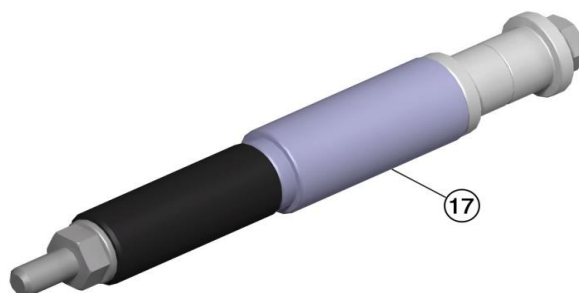

17

VT-SC10140HH	VITE TESTA ESAGONALE M10x140mm mod. HULK SCREW HEXAGON HEAD M10x140mm mod. HULK		New	€ 5,00
VT-SC10200HH	VITE TESTA ESAGONALE M10x200mm mod. MICROMAX SCREW HEXAGON HEAD M10x200mm mod. MICROMAX			€ 7,00
KIT-BDW-RRWS28HLK	RONDELLA PARAURTI POSTERIORE Ø28mm mod. HULK (10 Pz.) HULK REAR BUMPER WASHER Ø28mm (10 Pcs.)		New	€ 40,00
BDW-RRBMSP2868	DISTANZIALE SPOILER POSTERIORE Ø28x68mm mod. MICROMAX Ø28x68mm REAR BUMPER SPACER mod. MICROMAX		New	€ 15,00
KIT-VT-FRMCAP30	TAPPO CROMATO PER SCOCCA Ø30mm (10 pezzi) Ø30mm CHROMED FRAME CAP (10 pieces)			€ 19,50
KIT-VT-FRMCAP28	TAPPO CROMATO PER SCOCCA Ø28mm (10 pezzi) Ø28mm CHROMED FRAME CAP (10 pieces)