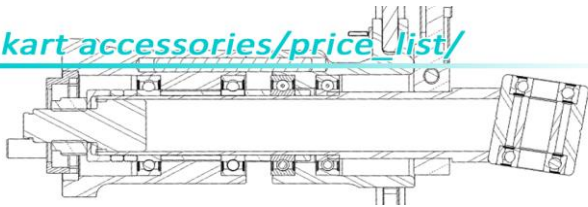

CARENATURE 507/508 BODYWORKS

New