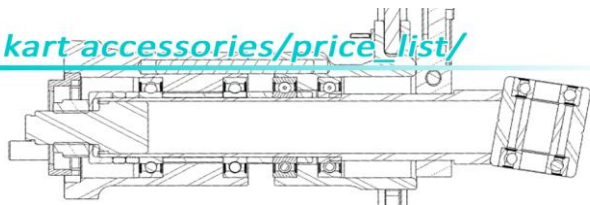

CERCHI | WHEEL RIMS

Codice code	Descrizione description	Prezzo (IVA escl.) price (excl. VAT)	
CS-RIM-FRT109D17AL	CERCHIO ANTERIORE L115MM VENTILATO ALLUMINIO CUSCINETTO Ø17MM VENTED ALUMINIUM FRONT RIM L115MM WITH Ø17MM BEARINGS	 € 54,00	
	FUSELLO SPINDLE		Ø17 mm
	DIMENSIONI DIMENSIONS		L109MM x 5"
	CERCHIO FORNITO CON VALVOLA E CUSCINETTI RIM PROVIDED WITH VALVE AND BEARINGS		
CS-RIM-RR146ALV	CERCHIO POSTERIORE L146MM VENTILATO ALLUMINIO (CON VALVOLA) VENTED ALUMINIUM REAR RIM L146MM (WITH VALVE)	 € 50,00	
	MOZZI POSTERIORI REAR HUBS		Ø25 - Ø30 mm
	DIMENSIONI DIMENSIONS		L146MM x 5"
	CERCHIO FORNITO CON VALVOLA RIM PROVIDED WITH VALVE		
CS-RIM-FRT132V	CERCHIO ANTERIORE L132MM VENTILATO MAGNESIO "DWT" SERIE-V "DWT" V-SERIES VENTED MAGNESIUM FRONT RIM L132MM	 € 68,00	
	DIMENSIONI DIMENSIONS		L132MM x 5"
	FORNITO CON VALVOLA E VITI ANTISTALLONAMENTO PROVIDED WITH VALVE AND BEADLOCK SCREWS		
CS-RIM-RR212V	CERCHIO POSTERIORE L212MM VENTILATO MAGNESIO "DWT" SERIE-V "DWT" V-SERIES VENTED MAGNESIUM REAR RIM L212MM	 € 79,00	
	DIMENSIONI DIMENSIONS		L212MM x 5"
	FORNITO CON VALVOLA E VITI ANTISTALLONAMENTO PROVIDED WITH VALVE AND BEADLOCK SCREWS		
CS-RIM-FRT132LV	CERCHIO ANTERIORE L132MM VENTILATO MAGNESIO "DWT" SERIE-LV "DWT" LV-SERIES VENTED MAGNESIUM FRONT RIM L132MM	 € 74,00	
	DIMENSIONI DIMENSIONS		L132MM x 5"
	FORNITO CON VALVOLA E VITI ANTISTALLONAMENTO PROVIDED WITH VALVE AND BEADLOCK SCREWS		
CS-RIM-RR212LV	CERCHIO POSTERIORE L212MM VENTILATO MAGNESIO "DWT" SERIE-LV "DWT" LV-SERIES VENTED MAGNESIUM REAR RIM L212MM	 € 84,00	
	DIMENSIONI DIMENSIONS		L212MM x 5"
	FORNITO CON VALVOLA E VITI ANTISTALLONAMENTO PROVIDED WITH VALVE AND BEADLOCK SCREWS		
CS-RIM-FRT130AL	CERCHIO ANTERIORE L130MM VENTILATO ALLUMINIO VENTED ALUMINIUM FRONT RIM L130MM	 € 45,00	
	DIMENSIONI DIMENSIONS		L130MM x 5"
	FORNITO CON VALVOLA E VITI ANTISTALLONAMENTO PROVIDED WITH VALVE AND BEADLOCK SCREWS		
CS-RIM-RR180AL	CERCHIO POSTERIORE L180MM VENTILATO ALLUMINIO VENTED ALUMINIUM REAR RIM L180MM	 € 55,00	
	DIMENSIONI DIMENSIONS		L180MM x 5"
	FORNITO CON VALVOLA E VITI ANTISTALLONAMENTO PROVIDED WITH VALVE AND BEADLOCK SCREWS		
CS-RIM-RR210AL	CERCHIO POSTERIORE L210MM VENTILATO ALLUMINIO BLACK LINE VENTED ALUMINIUM REAR RIM L210MM BLACK LINE	 € 59,00	
	DIMENSIONI DIMENSIONS		L210MM x 5"
	FORNITO CON VALVOLA E VITI ANTISTALLONAMENTO PROVIDED WITH VALVE AND BEADLOCK SCREWS		
KIT-CU-1730	CUSCINETTO Ø17XØ30XH10MM per cerchi anteriori (10 pezzi) BEARING Ø17XØ30XH10MM for front wheels (10 pieces)	€ 24,00	
KIT-RIM-TBVLV	VALVOLA CERCHIO RUOTA (10 pezzi) WHEEL RIM VALVE (10 pieces)	€ 11,00	
KIT-CS-VT-SF0514BL	VITE ANTISTALLONAMENTO M5x14MM CON O-RING (50 pezzi) BEADLOCK SCREW M5x14MM WITH O-RING (50 pieces)	€ 110,00	
KIT-VT-NT08FMB	DADO METALBLOCK FLANGIATO RAMATO M8 (12 pezzi) NUT FLANGED METALBLOCK COPPER M8 (12 pieces)	€ 41,00