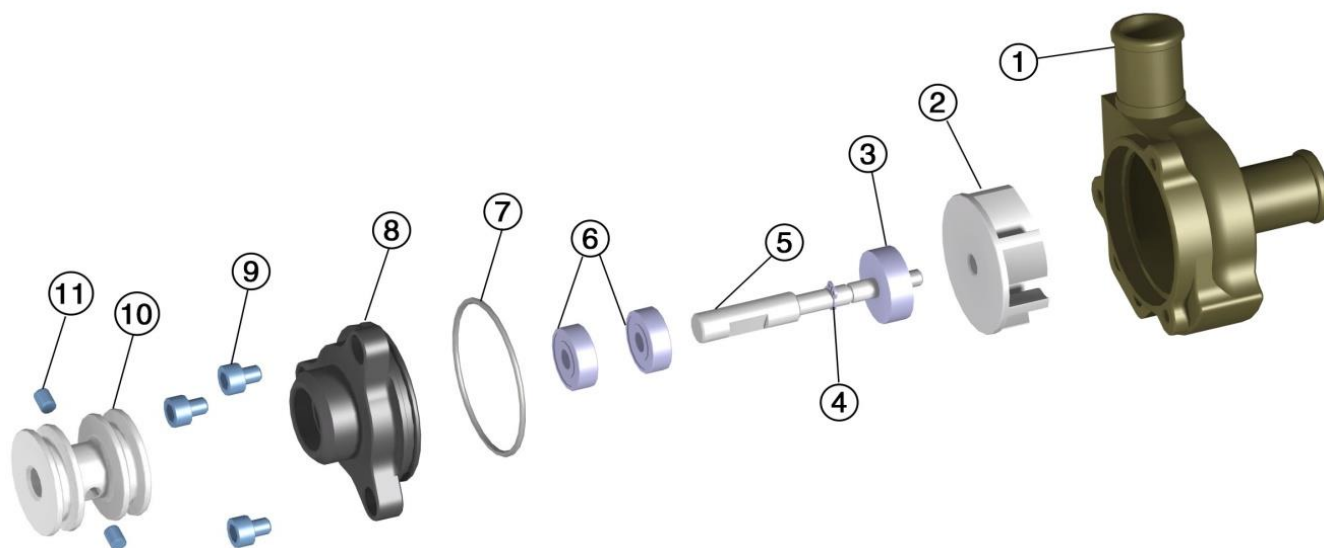

POMPA ACQUA | WATER PUMP

Codice code	Descrizione description	Prezzo (IVA escl.) price (excl. VAT)
ENG-PMP	POMPA ACQUA WATER PUMP	€ 130,00
CS-ENG-PUL50	PULEGGIA POMPA ACQUA PER ASSALE Ø50mm WATER PUMP PULLEY FOR Ø50mm AXLE	€ 35,00
CS-ENG-PUL40	PULEGGIA POMPA ACQUA PER ASSALE Ø40mm WATER PUMP PULLEY FOR Ø40mm AXLE	
CS-ENG-PUL30	PULEGGIA POMPA ACQUA PER ASSALE Ø30mm WATER PUMP PULLEY FOR Ø30mm AXLE	
KIT-ENG-PMPOR	O-RING PULEGGIA POMPA ACQUA (10 pezzi) WATER PUMP PULLEY O-RING (10 pieces)	€ 11,50
1	ENG-PMPDIF DIFFUSORE POMPA ACQUA WATER PUMP DIFFUSER	€ 64,00
2	ENG-PMPIMP GIRANTE POMPA ACQUA WATER PUMP IMPELLER	€ 30,50
3	ENG-PMPOIL PARAOILIO Ø22X6X7mm OIL RETAINER Ø22X6X7mm	€ 6,50
4	KIT-VT-SG05 SEEGER Ø5mm (50 pezzi) SEEGER Ø5mm (50 pieces)	€ 25,00
5	ENG-PMPSHF ALBERO GIRANTE POMPA ACQUA WATER PUMP IMPELLER SHAFT	€ 23,00
6	KIT-CU-0619 CUSCINETTO Ø19XØ6xH6mm (10 pezzi) BEARING Ø19XØ6xH6mm (10 pieces)	€ 25,00
7	KIT-VT-OR44 O-RING PER POMPA ACQUA (10 pezzi) O-RING FOR WATER PUMP (10 pieces)	€ 6,50
8	ENG-PMPCAP TAPPO POMPA ACQUA ANODIZZATO NERO WATER PUMP CAP ANODIZED BLACK	€ 30,50
9	KIT-VT-SC0510CH VITE TESTA CILINDRICA M5X10mm (50 pezzi) SCREW CYLINDRICAL HEAD M5X10mm (50 pieces)	€ 23,00
10	ENG-PMPPLY PULEGGIA POMPA ACQUA WATER PUMP PULLEY	€ 20,00
11	KIT-VT-PN0606 GRANO M6X6mm (50 pezzi) PIN M6X6mm (50 pieces)	€ 23,00