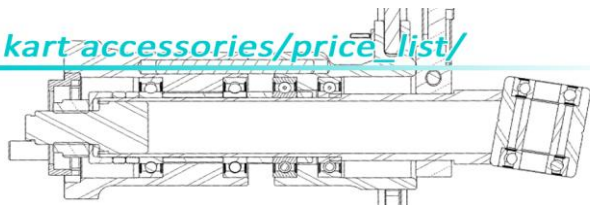

CARENATURE MK14 | MK14 BODYWORKS