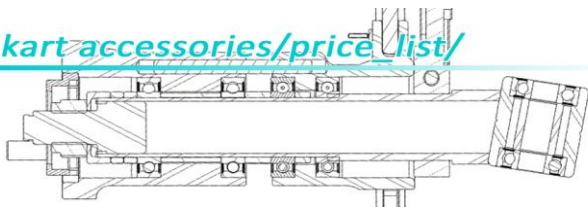

IMPIANTO FRENO POSTERIORE RBS-V3 | REAR BRAKE SYSTEM RBS-V3

Codice code	Descrizione description	Prezzo (IVA escl.) price (excl. VAT)
BRK-RV3RR50SYS	SISTEMA FRENANTE POSTERIORE RBS-V3 (con porta disco 50mm) RBS-V3 REAR BRAKE SYSTEM (with 50mm brake disc support)	€ 779,00

BRK-PPWRV3	TUBO FRENO POSTERIORE RBS-V3/V2 BIANCO RBS-V3/V2 REAR BRAKE PIPE WHITE	€ 54,00

1	CS-PMP-19OL	POMPA FRENO Ø19MM BRAKE PUMP Ø19MM	€ 125,00
2A	KIT-VT-SC0680CH	VITE TESTA CILINDRICA M6x80MM (50 pezzi) SCREW CYLINDRICAL HEAD M6x80MM (50 pieces)	€ 23,00
2B	KIT-VT-SC0645CH	VITE TESTA CILINDRICA M6x45MM (50 pezzi) SCREW CYLINDRICAL HEAD M6x45MM (50 pieces)	€ 23,00
3	KIT-VT-WS0612	RONDELLA Ø6x12MM (50 pezzi) WASHER Ø6x12MM (50 pieces)	€ 15,00
4	KIT-VT-NT06SL	DADO AUTOBLOCCANTE BASSO M6 (50 pezzi) NUT SELFLOCK LOW M6 (50 pieces)	€ 19,00
5	KIT-VT-SP0518	DISTANZIALE Ø8.5xØ18xH5MM (10 pezzi) SPACER Ø8.5xØ18xH5MM (10 pieces)	€ 35,50