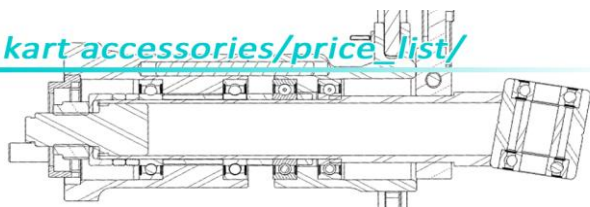

CORONE, SUPPORTI & ACCESSORI | SPROCKETS, SUPPORTS & ACCESSORIES

Codice code	Descrizione description	Prezzo (IVA escl.) price (excl. VAT)	
CS-CHN-SUP25	SUPPORTO CORONA ASSALE DA Ø25MM ANODIZZATO TITAN GOLD SPROCKET SUPPORT FOR Ø25MM AXLE TITAN GOLD ANODIZED	€ 79,00	
CS-CHN-SUP30R	SUPPORTO CORONA MOD.R ASSALE DA Ø30MM ANODIZZATO TITAN GOLD R MOD. SPROCKET SUPPORT FOR Ø30MM AXLE TITAN GOLD ANODIZED		
CS-CHN-SUP50R	SUPPORTO CORONA MOD.R ASSALE DA Ø50MM ANODIZZATO TITAN GOLD R MOD. SPROCKET SUPPORT FOR Ø50MM AXLE TITAN GOLD ANODIZED		
	MATERIALE MATERIAL	ALLUMINIO ALUMINIUM	
	SUPPORTO CORONA FORNITO CON VITE DI SERRAGGIO SPROCKET SUPPORT PROVIDED WITH TIGHTENING SCREW		
CS-CHN-SUP50-BL17	SUPPORTO CORONA ASSALE DA Ø50MM con viteria BLACK LINE SPROCKET SUPPORT FOR Ø50MM AXLE with screws BLACK LINE	€ 69,00	
	MATERIALE MATERIAL		ALLUMINIO ALUMINIUM
	SUPPORTO CORONA FORNITO CON VITE DI SERRAGGIO SPROCKET SUPPORT PROVIDED WITH TIGHTENING SCREW		
CHN-GRDKZ13	PARACATENA KZ con viteria fissaggio KZ CHAIN GUARD with fixing kit	€ 41,00	
KIT-GRDKZ	KIT ATACCO PARACATENA KZ KZ CHAIN GUARD FIXING KIT	€ 25,00	
CHN-GRDKF	PARACATENA TAG/OK con viteria di fissaggio TAG/OK CHAIN GUARD with fixing kit	€ 41,00	
KIT-GRDKF	KIT ATACCO PARACATENA TAG/OK TAG/OK CHAIN GUARD FIXING KIT	€ 25,00	
IPK-PCT	PROTEZIONE CATENA IN TEFLON TEFLON CHAIN PROTECTION	€ 46,00