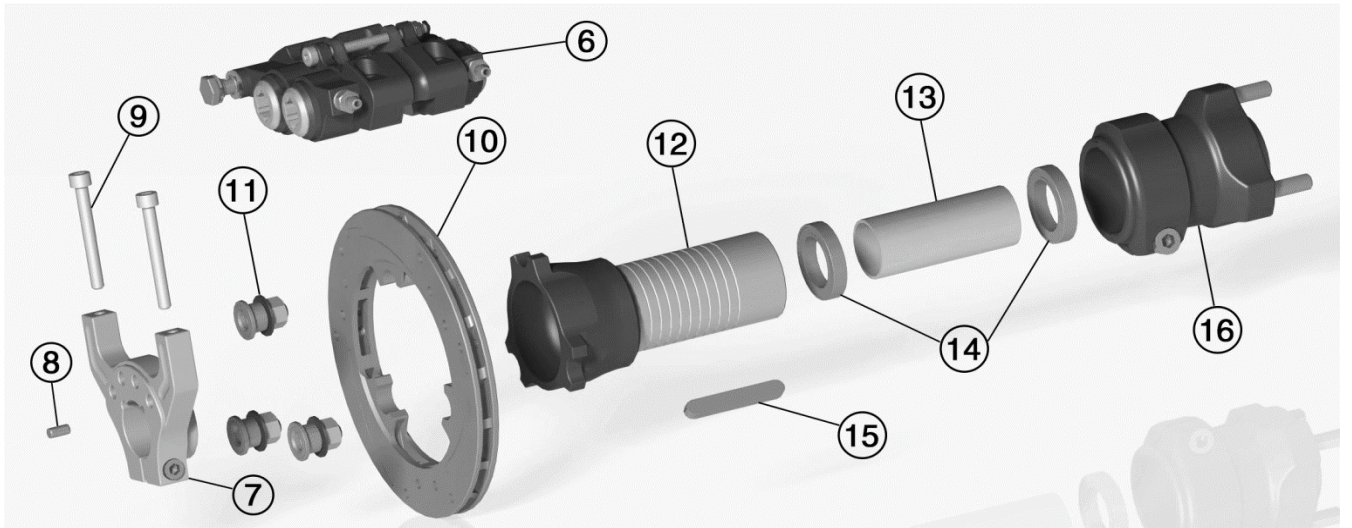

IMPIANTO FRENO ANTERIORE STR-V2 | FRONT BRAKE SYSTEM STR-V2

Codice code	Descrizione description	Prezzo (IVA escl.) price (excl. VAT)
BRK-SV2FRSYS	SISTEMA FRENANTE ANTERIORE STR-V2 STR-V2 FRONT BRAKE SYSTEM	€ 1.349,00

BRK-PPWSV2	TUBO FRENO ANTERIORE STR-V2 BIANCO STR-V2 FRONT BRAKE PIPE WHITE	€ 56,50

1	CS-PMP-19OL	POMPA FRENO Ø19MM BRAKE PUMP Ø19MM	€ 125,00
2A	KIT-VT-SC0680CH	VITE TESTA CILINDRICA M6x80MM (50 pezzi) SCREW CYLINDRICAL HEAD M6x80MM (50 pieces)	€ 23,00
2B	KIT-VT-SC0645CH	VITE TESTA CILINDRICA M6x45MM (50 pezzi) SCREW CYLINDRICAL HEAD M6x45MM (50 pieces)	€ 23,00
3	KIT-VT-WS0612	RONDELLA Ø6x12MM (50 pezzi) WASHER Ø6x12MM (50 pieces)	€ 15,00
4	KIT-VT-NT06SL	DADO AUTOBLOCCANTE BASSO M6 (50 pezzi) NUT SELFLOCK LOW M6 (50 pieces)	€ 19,00
5	KIT-VT-SP0518	DISTANZIALE Ø8.5xØ18xH5MM (10 pezzi) SPACER Ø8.5xØ18xH5MM (10 pieces)	€ 35,50