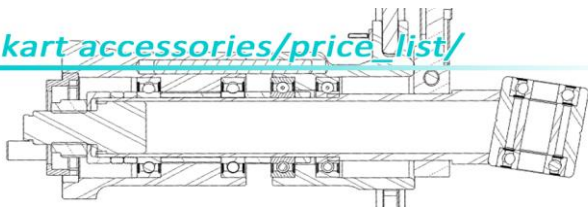

SUPPORTI SCARICO | EXHAUST SUPPORTS

Codice code	Descrizione description	Prezzo (IVA escl.) price (excl. VAT)
CS-ENG-SILHLD	SUPPORTO SCARICO OK/KZ OK/KZ SILENCER HOLDER	€ 53,00
CS-ENG-SILHDMK	SUPPORTO SCARICO MINIKART MINIKART SILENCER HOLDER	€ 55,00
1	ENG-SILHLDBRK PIASTRA SUPPORTO SILENZIATORE SCARICO UNIVERSALE ZINCATO BIANCO UNIVERSAL EXHAUST SILENCER SUPPORT WHITE GALVANIZED	€ 15,00
2	ENG-SILHLDSUPKZ SUPPORTO CULLA SILENZIATORE ZINCATO BIANCO SILENCER HOLDER SUPPORT WHITE GALVANIZED	€ 16,00
3	KIT-VT-SC1045SH VITE TESTA SVASATA M10x45MM (50 pezzi) SCREW COUNTERSUNK HEAD M10x45MM (50 pieces)	€ 23,00
4	KIT-VT-WS1025CH RONDELLA SVASATA Ø10x25MM ANODIZZATA TITAN GOLD (50 pezzi) WASHER COUNTERSUNK Ø10x25MM TITAN GOLD ANODIZED (50 pieces)	€ 90,00
5	KIT-VT-WS1030 RONDELLA Ø10x30MM (50 pezzi) WASHER Ø10x30MM (50 pieces)	€ 15,00
6	KIT-VT-SB1035 SILENTBLOCK Ø10xØ35xH10.5MM (10 pezzi) SILENTBLOCK Ø10xØ35xH10.5MM (10 pieces)	€ 28,00
7	KIT-VT-WS1020 RONDELLA Ø10x20MM (50 pezzi) WASHER Ø10x20MM (50 pieces)	€ 15,00
8	KIT-VT-NT10SH DADO AUTOBLOCCANTE ALTO M10 (50 pezzi) NUT SELFLOCK HIGH M10 (50 pieces)	€ 19,00
9	KIT-ENG-SILSPR MOLLA CULLA SILENZIATORE (10 pezzi) SILENCER HOLDER SPRING (10 pieces)	€ 29,00
10	ENG-SILHLDR CULLA SILENZIATORE - ZINCATA BIANCA SILENCER HOLDER - WHITE GALVANIZED	€ 10,00
11	KIT-VT-SP1030 Distanziale Ø10xØ30xH10MM (20 pezzi) SPACER Ø10xØ30xH10MM (20 pieces)	€ 50,00
12	ENG-SILHLDSUPMK SUPPORTO CULLA SILENZIATORE MINIKART ZINCATO BIANCO MINIKART SILENCER HOLDER SUPPORT WHITE GALVANIZED	€ 18,00