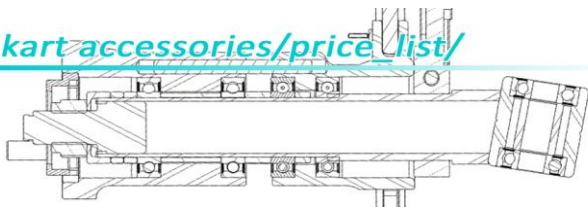

STEERING COLUMNS & ACCESSORIES