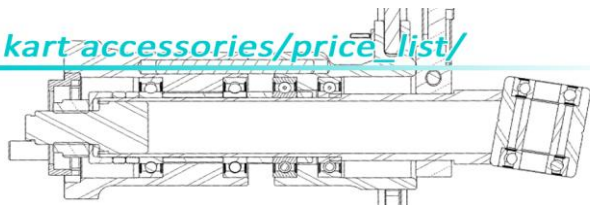

TIRANTI FRENO - CAVI SICUREZZA - ACCESSORI | BRAKE TIE RODS - SAFETY CABLES - ACCESSORIES

Codice code	Descrizione description	Prezzo (IVA escl.) price (excl. VAT)	
BRK-TRD270	TIRANTE FRENO M6X270MM CROMATO (per pedaliera) BRAKE TIE ROD M6X270MM CHROMED (for footrest system)	€ 10,00	
BRK-TRD340	TIRANTE FRENO M6x340MM CROMATO BRAKE TIE ROD M6x340MM CHROMED		
BRK-TRD410	TIRANTE FRENO M6X410MM CROMATO BRAKE TIE ROD M6X410MM CHROMED		
BRK-TRD430	TIRANTE FRENO M6X430MM CROMATO BRAKE TIE ROD M6X430MM CHROMED		
BRK-TRD450	TIRANTE FRENO M6X450MM CROMATO BRAKE TIE ROD M6X450MM CHROMED		
BRK-SFTCBL350	CAVO SICUREZZA FRENO L350MM BRAKE SAFETY CABLE L350MM		
CS-BRK-SFTCBL	CAVO SICUREZZA FRENO con morsetto BRAKE SAFETY CABLE with clamp	€ 12,00	
CS-BRK-DST	RIPARTITORE FRENATA BRAKE DISTRIBUTOR	€ 15,00	
KIT-VT-SC0512CHR	KIT VITE CIL. GAMBO RETTIFICATO M5xØ6x12mm (10 pezzi) CYL. SCREW RECTIFY STEM M5xØ6x12mm KIT (10pcs)	€ 23,00	
KIT-VT-NT05SL	DADO AUTOBLOCCANTE BASSO M5 (50 pezzi) NUT SELFLOCK LOW M5 (50 pieces)		€ 19,00
KIT-VT-WS0510	RONDELLA Ø5x10MM (50 pezzi) WASHER Ø5x10MM (50 pieces)		€ 15,00
KIT-BRK-TRDFRK	FORCHETTA TIRANTE Ø6X24MM (10 pezzi) TIE ROD FORK Ø6x24MM (10 pieces)	€ 25,00	
KIT-VT-SF0624CL	CLIP SICUREZZA Ø6X24MM (20 pezzi) SAFETY CLIP Ø6x24MM (20 pieces)	€ 20,00	
KIT-BRK-EXTCBL	ESTENSIONE CAVO SICUREZZA (5 pezzi) EXTENSION SAFETY CABLE (5 pieces)	€ 25,00	
KIT-BRK-PPBLT	FASCETTA TUBO FRENO 8MM (10 pezzi) BRAKE PIPE FIXING BELT 8MM (10 pieces)	€ 25,00	
CS-BRK-DPKZ16	KIT PROTEZIONE DISCO FRENO UNIVERSALE UNIVERSAL BRAKE DISK PROTECTOR KIT	€ 41,00	
BRK-AIRCNV	CONVOGLIATORE ARIA PINZA FRENO BRAKE CALIPER AIR CONVEYOR	€ 20,00	
CS-BRK-DRN	KIT SPURGO OLIO FRENI CON RACCORDO M10x1MM BRAKE OIL DRAINING KIT WITH M10x1mm PIPE	€ 74,00