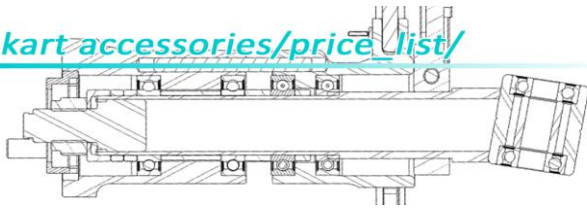

RADIATORI & SUPPORTI | RADIATORS & SUPPORTS

Codice code	Descrizione description	Prezzo netto (IVAescl.) net price (excl. VAT)
N-L232	RADIATORE NEW-LINE R-OK MAX H 430 x L 200 x P 35 NEW-LINE R-OK MAX RADIATOR FORNITO CON SUPPORTI, TENDINA E RECUPERO ACQUA PROVIDED WITH SUPPORTS, SCREEN AND WATER RECOVERY	 € 324,00
N-L233	RADIATORE NEW-LINE RS MAX H 430 x L 240 x P 35 NEW-LINE RS MAX RADIATOR FORNITO CON SUPPORTI, TENDINA E RECUPERO ACQUA PROVIDED WITH SUPPORTS, SCREEN AND WATER RECOVERY	 € 398,00
N-L235	RADIATORE NEW-LINE BIG MAX H 430 x L 290 x P 35 NEW-LINE BIG MAX RADIATOR FORNITO CON SUPPORTI, TENDINA E RECUPERO ACQUA PROVIDED WITH SUPPORTS, SCREEN AND WATER RECOVERY	 € 449,00

OFFERTE SPECIALI PER ORDINI A PARTIRE DA 10 PEZZI PER MODELLO
SPECIAL OFFERS FOR ORDERS UP TO 10 UNITS PER MODEL

N-L113	TENDINA MODELLO R-OK SCREEN FOR R-OK MODEL	 € 89,00
N-L114	TENDINA MODELLO RS SCREEN FOR RS MODEL	
N-L115	TENDINA MODELLO BIG SCREEN FOR BIG MODEL	
N-L120	SUPPORTI MODELLO R-OK SUPPORTS FOR R-OK MODEL	 € 80,00
N-L122	SUPPORTI MODELLO RS SUPPORTS FOR RS MODEL	 € 120,00
N-L123	SUPPORTI MODELLO BIG SUPPORTS FOR BIG MODEL