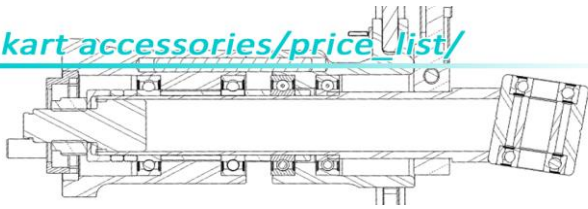

ENG-SILRTXSPDRGH	SUPPORTO SILENZIATORE DESTRO MINIKART ROTAX MINIKART ROTAX RIGHT SILENCER HOLDER		€ 15,00
ENG-SILMMXLFT	SUPPORTO SILENZIATORE SINISTRO MINIKART ROTAX MINIKART ROTAX LEFT SILENCER HOLDER		€ 24,00
ENG-DD2SHPLT	PIASTRA SUPPORTO SILENZIATORE DD2 DD2 SILENCER HOLDER PLATE		€ 13,00
CS-ENG-SILDD2RGH CS-ENG-SILDD2RGH32	KIT SUPPORTO SILENZIATORE DESTRO DD2 Ø30MM DD2 SILENCER HOLDER SUPPORT KIT Ø30MM KIT SUPPORTO SILENZIATORE DESTRO DD2 Ø32MM DD2 SILENCER HOLDER SUPPORT KIT Ø32MM		€ 55,00