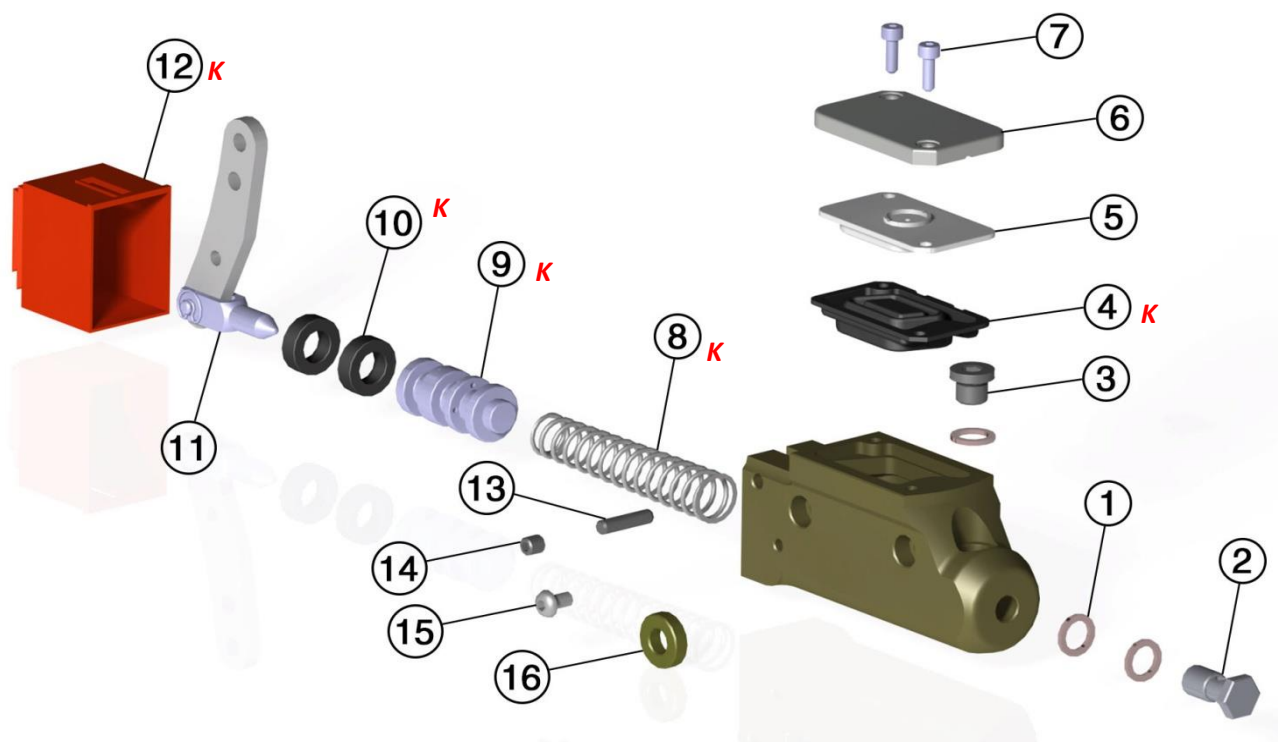

Codice code		Descrizione description	Prezzo (IVA escl.) price (excl. VAT)
/	CS-PMP-19OL	POMPA FRENO Ø19MM BRAKE PUMP Ø19MM	€ 125,00
1	KIT-VT-WS1014	RONDELLA RAMATA Ø10x14MM (50 pezzi) COPPER WASHER Ø10x14MM (50 pieces)	€ 30,50
2	KIT-VT-OL10CN	VITE TUBO FRENO M10 (10 pezzi) SCREW OIL PIPE CONNECTION M10 (10 pieces)	€ 41,00
3	KIT-VT-OL10CP	TAPPO OLIO M10 (10 pezzi) THREADED OIL CAP M10 (10 pieces)	€ 15,00
4	KIT-PMP-19GSK	MEMBRANA POMPA FRENO (10 pezzi) BRAKE PUMP INNER GASKET (10 pieces)	€ 41,00
5	PMP-19GSKSUP	SUPPORTO MEMBRANA POMPA FRENO BRAKE PUMP INNER GASKET SUPPORT	€ 25,00
6	PMP-19CAP	TAPPO POMPA FRENO BRAKE PUMP CAP	€ 19,00
7	KIT-VT-SC0412CH	VITE TESTA CILINDRICA M4x12MM (50 pezzi) SCREW CYLINDRICAL HEAD M4x12MM (50 pieces)	€ 23,00
8	KIT-PMP-19SPR	MOLLA POMPA FRENO Ø19MM (10 pezzi) BRAKE PUMP SPRING Ø19MM (10 pieces)	€ 20,00
9	KIT-CS-PMP-19PST	PISTONE POMPA FRENO Ø19MM (5 pezzi) BRAKE PUMP PISTON Ø19MM (5 pieces)	€ 64,00
10	KIT-PMP-19RBB	GOMMINO TENUTA OLIO Ø19MM (50 pezzi) OIL SEAL RUBBER Ø19MM (50 pieces)	€ 39,00
11	CS-PMP-19LVR	LEVA POMPA FRENO BRAKE PUMP LEVER	€ 15,00
12	KIT-PMP-19OUTC	CUFFIA PARA-POLVERE POMPA FRENO (10 pezzi) BRAKE PUMP OUTSIDE DUSTY CAP (10 pieces)	€ 41,00
13	KIT-VT-PN0520	SPINA CILINDRICA Ø5x20MM (50 pezzi) PIN Ø5x20MM (50 pieces)	€ 19,00
14	KIT-VT-PN0606B	GRANO PUNTA PIANA M6x6MM (50 pezzi) FLAT PIN M6x6MM (50 pieces)	€ 23,00
15	KIT-VT-SC0508RH	VITE TESTA BOMBATA M5x8MM (50 pezzi) SCREW ROUND HEAD M5x8MM (50 pieces)	€ 23,00
16	KIT-VT-SP0518	DISTANZIALE Ø8.5xØ18xH5MM (10 pezzi) SPACER Ø8.5xØ18xH5MM (10 pieces)	€ 35,50
K	KIT-BRK-PMP19REV	Kit revisione pompa freno Ø19mm Ø19mm BRAKE PUMP REVISION KIT	€ 34,00