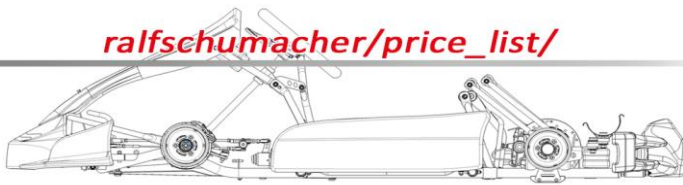

BABY

Impianto freno | brake system	meccanico <i>mechanical</i>
Disco freno | brake disc	posteriore da Ø155 mm <i>Ø155 mm rear brake disc</i>
Assale | axle	Assale Ø25X960MM <i>axle Ø25X960MM MOD.M</i>
Carenature | bodyworks	modello MK14 con supporti omologati CIK-FIA <i>MK14 with CIK-FIA homologated supports</i>
Cerchi | wheel rims	IPK in alluminio, 109 mm anteriori - 146 mm posteriori <i>IPK aluminum, 109 mm front - 146 mm rear</i>
Motore | engine	Modello Honda GX35 o modello 140F 35cc <i>Honda GX35 model or 140F 35cc model</i>
Fuselli | spindles	Ø17 mm

Descrizione <i>description</i>	Codice telaio <i>chassis code</i>	Prezzo (IVA esc.) <i>price (excl. VAT)</i>
RS BABY <i>senza motore e gomme pre- assemblato without engine and tyres pre-assembled</i>	BBY-800NK-RS	€ 2.279,00

<i>Scocca RS Baby RS Baby frame</i>	FRA-BBY-RS	€ 879,00

<i>Motore 35cc. 140F + piastra di fissaggio 140F 35cc engine + fixing plate</i>	KIT-ENG-140F	€ 245,00	<i>net price</i>

<i>Set pneumatici DURO HF242 HF242 DURO tyres set</i>	SET-TYDHF242	€ 110,00	<i>net price</i>

DARK EVO

Impianto freno | brake system	idraulico <i>hydraulic</i>
Disco freno | brake disc	posteriore autoventilato flottante da Ø195 mm <i>ventilated floating Ø195 mm rear brake disc</i>
Assale | axle	Assale Ø50X2X1030MM MOD.MR (dotazione standard) <i>axle Ø50X2X1030MM MOD.MR (standard equipment)</i>
Carenature | bodyworks	modello 506 con supporti omologati CIK-FIA <i>506 with CIK-FIA homologated supports</i>
Cerchi | wheel rims	in alluminio, 130 mm anteriore - 210 mm posteriore <i>aluminum, 130 mm front - 210 mm rear</i>
Serbatoio | fuel tank	8.5 L
Fuselli | spindles	Ø25 mm

Descrizione <i>description</i>	Codice telaio <i>chassis code</i>	Prezzo (IVA esc.) <i>price (excl. VAT)</i>
RS DARK EVO	DARKE-RS-PL-S	€ 2.695,00
<i>*SEDILE MOD. "F6" INCLUSO / *MODEL "F6" SEAT INCLUDED</i>		

<i>Scocca RS Dark RS Dark frame</i>	FRA-DRK-RS	€ 1.245,00