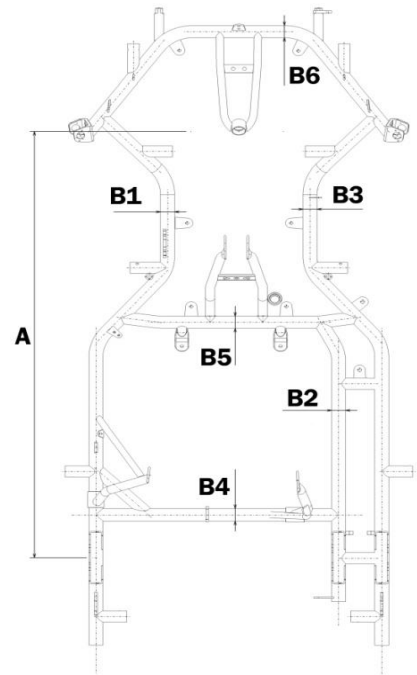

*THE PRICES QUOTED IN THIS PUBLIC PRICE LIST ARE ON EX-WORKS BASIS (SALIZZOLE / VR - ITALY) AND THEY'RE ONLY REFERRED TO THE ITALIAN MARKET*

**TELAI | CHASSIS**

	A	1045 mm
	A (DD2)	1045 mm
	B1	∅ 30 mm
	B2	
	B3	
	B4	
	B5	
B6		

	A	1045 mm
	B1	∅ 30 mm
	B2	
	B3	
	B4	
	B5	
	B6	

	A	1045
	B1	∅ 30 mm
	B2	
	B3	
	B4	∅ 32 mm
	B5	
	B6	

	A	1045
	B1	∅ 30 mm
	B2	
	B3	
	B4	∅ 32 mm
	B5	
	B6	

	A (vers. MK950)	950 mm
	B1	∅28 mm
	B2	
	B3	
	B4	
	B5	
	B6	

	A	1050 mm
	B1	∅30 mm
	B2	
	B3	
	B4	
	B5	
	B6	

	A	800 mm
	B1	∅28 mm
	B2	
	B3	
	B4	
	B5	
	B6	