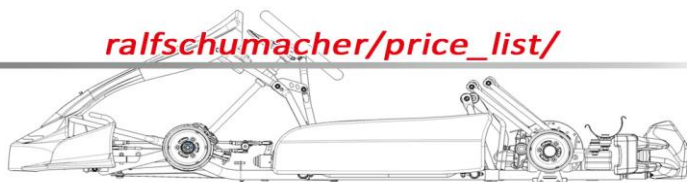

DRS-WJM-RS	GIACCA INVERNALE RS TAGLIA M RS WINTER JACKET SIZE M	€ 199,00
	DRS-WJL-RS	GIACCA INVERNALE RS TAGLIA L RS WINTER JACKET SIZE L	
	DRS-CAP-RS	CAPPELLINO RS RS CAP	€ 25,00
	TRK-TBAG-RS	VALIGIA DA VIAGGIO RS RS TRAVEL BAG	€ 200,00
	DRS-SUIT120-RS	TUTA PILOTA RS H120cm RS DRIVER SUIT H120cm	€ 519,00
	DRS-SUIT130-RS	TUTA PILOTA RS H130cm RS DRIVER SUIT H130cm	€ 519,00
	DRS-SUIT140-RS	TUTA PILOTA RS H140cm RS DRIVER SUIT H140cm	€ 519,00
	DRS-SUIT150-RS	TUTA PILOTA RS H150cm RS DRIVER SUIT H150cm	€ 519,00
	DRS-SUIT160-RS	TUTA PILOTA RS H160cm RS DRIVER SUIT H160cm	€ 519,00
	DRS-SUIT44-RS	TUTA PILOTA RS TAGLIA 44 RS DRIVER SUIT SIZE 44	€ 519,00
	DRS-SUIT46-RS	TUTA PILOTA RS TAGLIA 46 RS DRIVER SUIT SIZE 46	€ 519,00
	DRS-SUIT48-RS	TUTA PILOTA RS TAGLIA 48 RS DRIVER SUIT SIZE 48	€ 519,00
	DRS-SUIT50-RS	TUTA PILOTA RS TAGLIA 50 RS DRIVER SUIT SIZE 50	€ 519,00
	DRS-SUIT52-RS	TUTA PILOTA RS TAGLIA 52 RS DRIVER SUIT SIZE 52	€ 519,00
	DRS-SUIT54-RS	TUTA PILOTA RS TAGLIA 54 RS DRIVER SUIT SIZE 54	€ 519,00
	DRS-SUIT56-RS	TUTA PILOTA RS TAGLIA 56 RS DRIVER SUIT SIZE 56	€ 519,00
	DRS-SUIT58-RS	TUTA PILOTA RS TAGLIA 58 RS DRIVER SUIT SIZE 58	€ 519,00
	DRS-SUIT60-RS	TUTA PILOTA RS TAGLIA 60 RS DRIVER SUIT SIZE 60	€ 519,00
	DRS-SUITCUS-RS	TUTA RS PERSONALIZZATA RS CUSTOMIZED SUIT	€ 649,00
	DRS-SUITCT-RS	TUTA RS PERSONALIZZATA SU MISURA RS CUSTOMIZED TAILORED SUIT	€ 699,00
	DRS-SUITLOGO	LOGO SPONSOR SPONSOR LOGO	€ 40,00
	DRS-BLCHLM	SOTTOCASCO BALACLAVA HELMET	€ 45,00
	DRS-UNDWRSR-S	MAGLIA MAN. CORTA SMALL (XS-S) UNDERWEAR SHORT SMALL (XS-S)	€ 76,00
	DRS-UNDWRSR-M	MAGLIA MAN. CORTA MEDIUM (M-L) UNDERWEAR SHORT MEDIUM (M-L)	
	DRS-UNDWRSR-L	MAGLIA MAN. CORTA LARGE (XL-XXL) UNDERWEAR SHORT LARGE (XL-XXL)	
	DRS-UNDWRLG-S	MAGLIA MAN. LUNGA SMALL (XS-S) UNDERWEAR LONG SMALL (XS-S)	€ 81,00
	DRS-UNDWRLG-M	MAGLIA MAN. LUNGA MEDIUM (M-L) UNDERWEAR LONG MEDIUM (M-L)	
	DRS-UNDWRLG-L	MAGLIA MAN. LUNGA LARGE (XL-XXL) UNDERWEAR LONG LARGE (XL-XXL)	
	DRS-RNSUITXX	TUTA ANTIPIOGGIA OMP OMP RAIN SUIT	€ 74,00
	XX (*)	da XXS a XL from XXS to XL