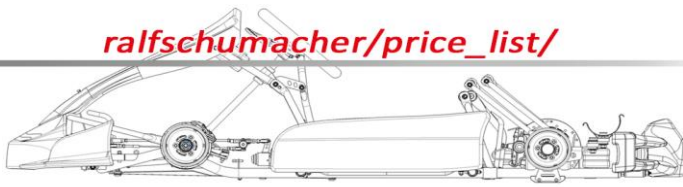

DD2

Impianto freno | brake system	idraulico modello STR.V2 <i>hydraulic STR.V2 model</i>
Disco freno | brake disc	autoventilati flottanti <i>ventilated floating discs</i>
Assale | axle	Assale Ø40X3X1040MM MOD.M (dotazione standard) <i>axle Ø40X3X1040MM MOD.M (standard equipment)</i>
Carenature | bodyworks	modello 507/508 con supporti omologati CIK-FIA <i>507/508 with CIK-FIA homologated supports</i>
Cerchi | wheel rims	DWT serie "V" in magnesio, 132 mm ant. - 212 mm post. <i>DWT "V" series, magnesium, 132 mm front - 212 mm rear</i>
Serbatoio | fuel tank	8.5 L
Fuselli | spindles	Ø25 mm
Volante | steering wheel	Volante "M6" <i>"M6" R steering wheel</i>

Descrizione <i>description</i>	Codice telaio <i>chassis code</i>	Prezzo (IVA esc.) <i>price (excl. VAT)</i>
RS DRAGON EVO3 DD2	RS-DRGE3DD2	€ 5.215,00
RS FIGHTER DD2	RS-FGHDD2	
*SEDILE MOD. "RACING" INCLUSO / *MODEL "RACING" SEAT INCLUDED		
Scocca RS Dragon Evo3 DD2 RS Dragon Evo3 DD2 frame	RS-FRA-DRGDD2E3	€ 1.475,00
Scocca RS Fighter DD2 RS Fighter DD2 frame	RS-FRA-FGHDD2	

MONSTER EVO 3

Impianto freno | brake system	idraulico modello MKB.V2 <i>hydraulic MKB.V2 model</i>
Disco freno | brake disc	posteriore autoventilato flottante da Ø149 mm <i>ventilated floating Ø149 mm rear brake disc</i>
Assale | axle	Assale Ø30X5X960MM MOD.M (dotazione standard) <i>axle Ø30X5X960MM MOD.M (standard equipment)</i>
Carenature | bodyworks	modello MK20 con supporti omologati CIK-FIA <i>MK20 with CIK-FIA homologated supports</i>
Cerchi | wheel rims	IPK in alluminio, 109 mm anteriori - 146 mm posteriori <i>IPK aluminum, 109 mm front - 146 mm rear</i>
Serbatoio | fuel tank	4.5 L
Fuselli | spindles	Ø17 mm
Volante | steering wheel	Volante "M6" <i>"M6" R steering wheel</i>