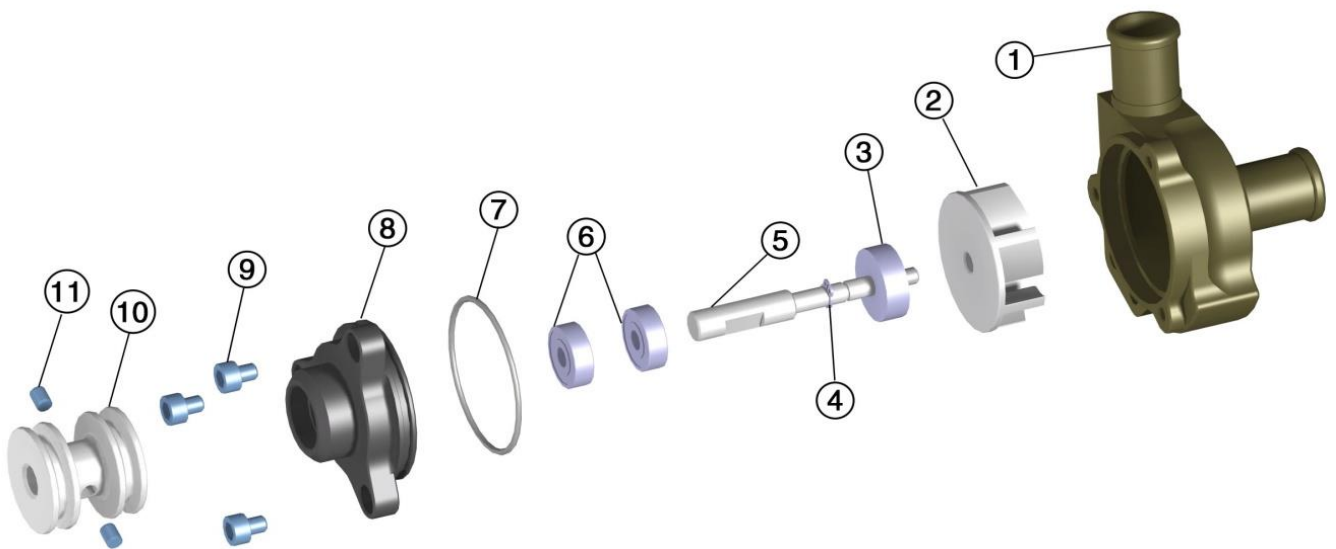

POMPA ACQUA | WATER PUMP

Codice code	Descrizione description	Prezzo (IVA escl.) price (excl. VAT)
ENG-PMP	POMPA ACQUA WATER PUMP	 € 130,00
CS-ENG-PUL50	PULEGGIA POMPA ACQUA PER ASSALE Ø50mm WATER PUMP PULLEY FOR Ø50mm AXLE	 € 35,00
CS-ENG-PUL40	PULEGGIA POMPA ACQUA PER ASSALE Ø40mm WATER PUMP PULLEY FOR Ø40mm AXLE	
CS-ENG-PUL30	PULEGGIA POMPA ACQUA PER ASSALE Ø30mm WATER PUMP PULLEY FOR Ø30mm AXLE	
KIT-ENG-PMPOR	O-RING PULEGGIA POMPA ACQUA (10 pezzi) WATER PUMP PULLEY O-RING (10 pieces)	€ 11,50
1	ENG-PMPDIF DIFFUSORE POMPA ACQUA WATER PUMP DIFFUSER	€ 64,00
2	ENG-PMPIMP GIRANTE POMPA ACQUA WATER PUMP IMPELLER	€ 30,50
3	ENG-PMPOIL PARAOILIO Ø22X6X7mm OIL RETAINER Ø22X6X7mm	€ 6,50
4	KIT-VT-SG05 SEEGER Ø5mm (50 pezzi) SEEGER Ø5mm (50 pieces)	€ 25,00
5	ENG-PMPSHF ALBERO GIRANTE POMPA ACQUA WATER PUMP IMPELLER SHAFT	€ 23,00
6	KIT-CU-0619 CUSCINETTO Ø19XØ6xH6mm (10 pezzi) BEARING Ø19XØ6xH6mm (10 pieces)	€ 25,00
7	KIT-VT-OR44 O-RING PER POMPA ACQUA (10 pezzi) O-RING FOR WATER PUMP (10 pieces)	€ 6,50
8	ENG-PMPCAP TAPPO POMPA ACQUA ANODIZZATO NERO WATER PUMP CAP ANODIZED BLACK	€ 30,50
9	KIT-VT-SC0510CH VITE TESTA CILINDRICA M5X10mm (50 pezzi) SCREW CYLINDRICAL HEAD M5X10mm (50 pieces)	€ 23,00
10	ENG-PMPPLY PULEGGIA POMPA ACQUA WATER PUMP PULLEY	€ 20,00
11	KIT-VT-PN0606B GRANO PUNTA PIANA M6x6MM (50 pezzi) FLAT PIN M6x6MM (50 pieces)	€ 23,00