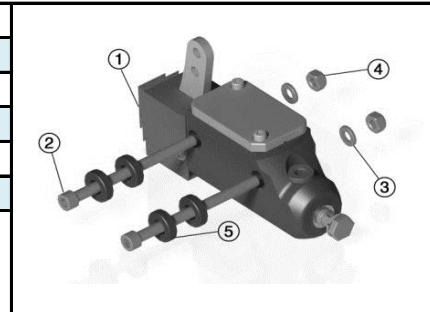

IMPIANTO FRENO POSTERIORE BLACK LINE | BLACK LINE REAR BRAKE SYSTEM

Codice <i>code</i>	Descrizione <i>description</i>	Prezzo (IVA escl.) <i>price (excl. VAT)</i>
BRK-SYSBL50	SISTEMA FRENANTE POSTERIORE BLACK LINE BLACK LINE REAR BRAKE SYSTEM	€ 599,00

BRK-PPBL	TUBO FRENO POSTERIORE BLACK LINE REAR BRAKE PIPE BLACK LINE	€ 50,50

1	CS-PMP-19OL-BL	POMPA FRENO Ø19MM BLACK LINE BRAKE PUMP Ø19MM BLACK LINE	€ 125,00
2A	KIT-VT-SC0680CH	VITE TESTA CILINDRICA M6x80MM (50 pezzi) SCREW CYLINDRICAL HEAD M6x80MM (50 pieces)	€ 23,00
2B	KIT-VT-SC0645CH	VITE TESTA CILINDRICA M6x45MM (50 pezzi) SCREW CYLINDRICAL HEAD M6x45MM (50 pieces)	€ 23,00
3	KIT-VT-WS0612	RONDELLA Ø6x12MM (50 pezzi) WASHER Ø6x12MM (50 pieces)	€ 15,00
4	KIT-VT-NT06SL	DADO AUTOBLOCCANTE BASSO M6 (50 pezzi) NUT SELFLOCK LOW M6 (50 pieces)	€ 19,00
5	KIT-VT-SP0518	DISTANZIALE Ø8.5xØ18xH5MM (10 pezzi) SPACER Ø8.5xØ18xH5MM (10 pieces)	€ 35,50

6	CS-BRK-CALBL	PINZA FRENO POSTERIORE BLACK LINE con pastiglie e viteria REAR BRAKE CALIPER BLACK LINE with pads and screws	€ 164,00
7	BRK-CALSUP-BL	SUPPORTO PINZA FRENO POSTERIORE BLACK LINE REAR BRAKE CALIPER SUPPORT BLACK LINE	€ 74,00
8	KIT-VT-SC0845CH	VITE TESTA CILINDRICA M8x45MM (50 pezzi) SCREW CYLINDRICAL HEAD M8x45MM (50 pieces)	€ 23,00
9	KIT-VT-SC0830CH	VITE TESTA CILINDRICA M8x30MM (50 pezzi) SCREW CYLINDRICAL HEAD M8x30MM (50 pieces)	€ 23,00
10	KIT-DSCSUP30BL	VITERIA FISSAGGIO DISCO FRENO BLACK LINE M8x30mm (6 componenti per tipo) BLACK LINE BRAKE DISC MOUNTING SCREWS M8x30mm (6 pieces for each components)	€ 20,00
11	DSC-BL17	DISCO FRENO POSTERIORE BLACK LINE BLACK LINE REAR BRAKE DISC	€ 135,50
12	CS-DSC-SUPRR50-BL	SUPPORTO DISCO FRENO POSTERIORE Ø50MM BLACK LINE REAR DISC SUPPORT Ø50MM BLACK LINE	€ 72,50