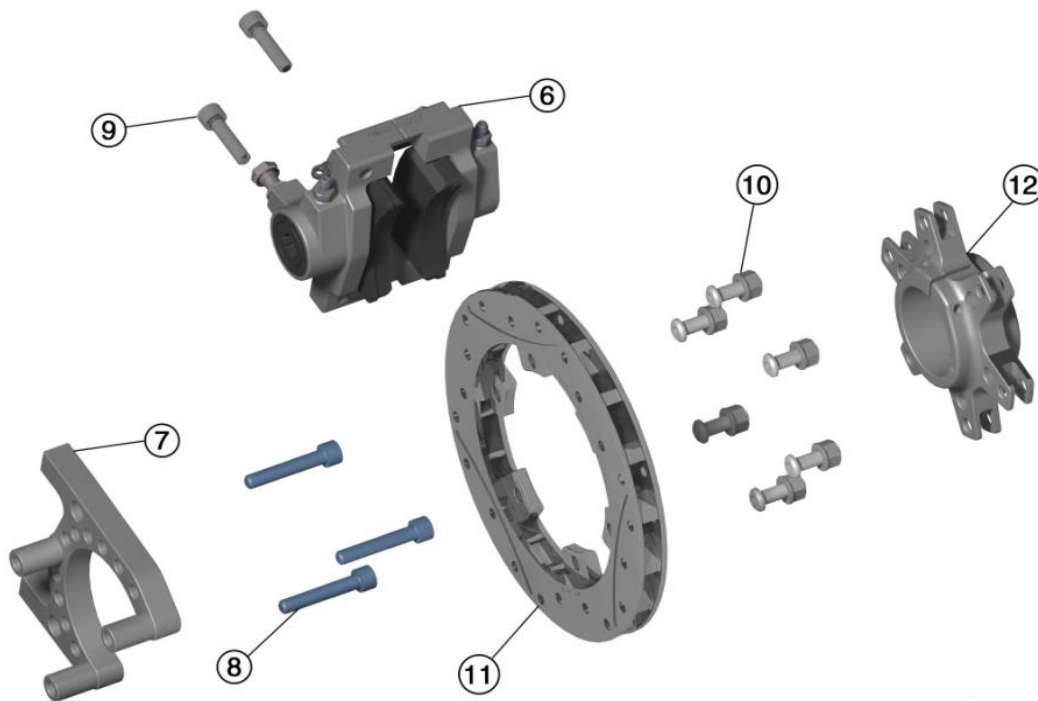

IMPIANTO FRENO POSTERIORE BLACK LINE | BLACK LINE REAR BRAKE SYSTEM

Codice <i>code</i>	Descrizione <i>description</i>	Prezzo (IVA escl.) <i>price (excl. VAT)</i>
BRK-SYSBL50	SISTEMA FRENANTE POSTERIORE BLACK LINE BLACK LINE REAR BRAKE SYSTEM	€ 599,00

BRK-PPBL	TUBO FRENO POSTERIORE BLACK LINE REAR BRAKE PIPE BLACK LINE	€ 50,50

1	CS-PMP-19OL-BL	POMPA FRENO Ø19MM BLACK LINE BRAKE PUMP Ø19MM BLACK LINE	€ 125,00
2A	KIT-VT-SC0680CH	VITE TESTA CILINDRICA M6x80MM (50 pezzi) SCREW CYLINDRICAL HEAD M6x80MM (50 pieces)	€ 23,00
2B	KIT-VT-SC0645CH	VITE TESTA CILINDRICA M6x45MM (50 pezzi) SCREW CYLINDRICAL HEAD M6x45MM (50 pieces)	€ 23,00
3	KIT-VT-WS0612	RONDELLA Ø6x12MM (50 pezzi) WASHER Ø6x12MM (50 pieces)	€ 15,00
4	KIT-VT-NT06SL	DADO AUTOBLOCCANTE BASSO M6 (50 pezzi) NUT SELFLOCK LOW M6 (50 pieces)	€ 19,00
5	KIT-VT-SP0518	DISTANZIALE Ø8.5xØ18xH5MM (10 pezzi) SPACER Ø8.5xØ18xH5MM (10 pieces)	€ 35,50

6	CS-BRK-CALBL	PINZA FRENO POSTERIORE BLACK LINE con pastiglie e viteria REAR BRAKE CALIPER BLACK LINE with pads and screws	€ 164,00
7	BRK-CALSUP-BL	SUPPORTO PINZA FRENO POSTERIORE BLACK LINE REAR BRAKE CALIPER SUPPORT BLACK LINE	€ 74,00
8	KIT-VT-SC0845CH	VITE TESTA CILINDRICA M8x45MM (50 pezzi) SCREW CYLINDRICAL HEAD M8x45MM (50 pieces)	€ 23,00
9	KIT-VT-SC0830CH	VITE TESTA CILINDRICA M8x30MM (50 pezzi) SCREW CYLINDRICAL HEAD M8x30MM (50 pieces)	€ 23,00
10	KIT-DSCSUP30BL	VITERIA FISSAGGIO DISCO FRENO BLACK LINE M8x30mm (6 componenti per tipo) BLACK LINE BRAKE DISC MOUNTING SCREWS M8x30mm (6 pieces for each components)	€ 20,00
11	DSC-BL17	DISCO FRENO POSTERIORE BLACK LINE BLACK LINE REAR BRAKE DISC	€ 135,50
12	CS-DSC-SUPRR50-BL	SUPPORTO DISCO FRENO POSTERIORE Ø50MM BLACK LINE REAR DISC SUPPORT Ø50MM BLACK LINE	€ 72,50