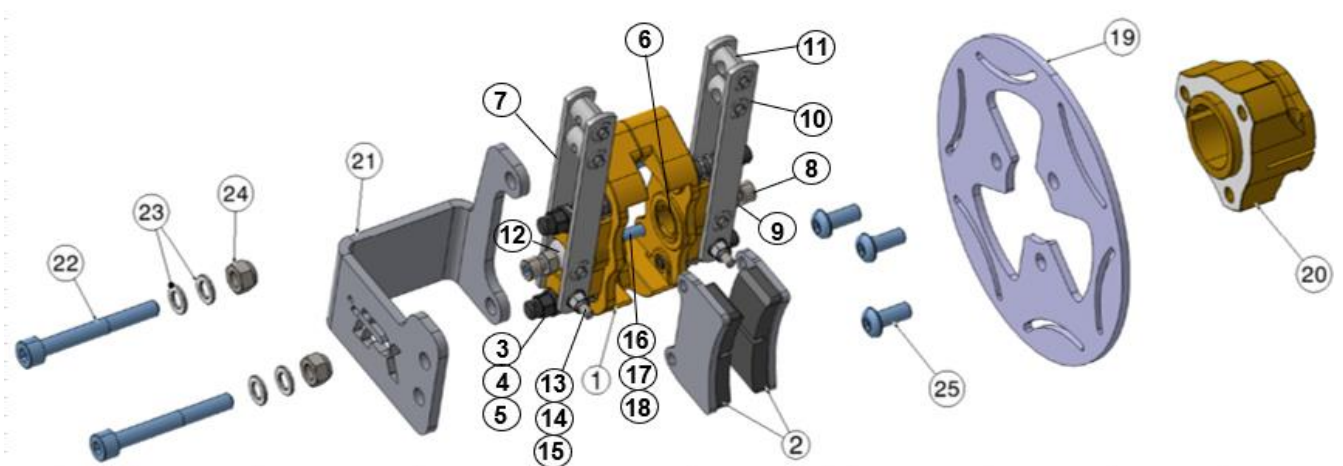

Codice code	Descrizione description	Prezzo (IVA escl.) price (excl. VAT)
BRK-SYSMECBK	SISTEMA FRENANTE MECCANICO BABY KART BABY KART MECHANICAL BRAKE SYSTEM	€ 385,00
1	CS-BRK-CALMECBK PINZA FRENO MECCANICO BABY KART BABY KART MECHANICAL BRAKE CALIPER	€ 212,00
2	KIT-PAD-MECBK PASTIGLIA FRENO MECCANICO BABY KART (10 pezzi) BABY KART MECHANICAL BRAKE PADS (10 pieces)	€ 220,00
3	KIT-VT-SC0630CH VITE TESTA CILINDRICA M6x30MM (50 pezzi) SCREW CYLINDRICAL HEAD M6x30MM (50 pieces)	€ 23,00
4	KIT-VT-SPCALMEC DISTANZIALE PINZA FRENO MECCANICO (10 pezzi) MECHANICAL BRAKE CALIPER SPACER (10 pieces)	€ 28,00
5	KIT-VT-SPR1223 MOLLA PINZA FRENO MECCANICO (10 pezzi) MECHANICAL BRAKE CALIPER SPRING (10 pieces)	€ 28,00
6	KIT-BRK-CALPS PISTONE PINZA FRENO MECCANICO (10 pezzi) MECHANICAL BRAKE CALIPER PISTON (10 pieces)	€ 86,00
7	KIT-CALBRKMEC LEVA PINZA FRENO MECCANICO (4 pezzi) MECHANICAL BRAKE CALIPER LEVER (4 pieces)	€ 35,00
8	KIT-VT-SC0630CH VITE TESTA CILINDRICA M6x30MM (50 pezzi) SCREW CYLINDRICAL HEAD M6x30MM (50 pieces)	€ 23,00
9	KIT-VT-NT06HX DADO ESAGONALE M6 (50 pezzi) NUT HEXAGON M6 (50 pieces)	€ 19,00
10	KIT-VT-SF03RN ANELLO SICUREZZA PEDALE Ø3.5MM (50 pezzi) PEDAL SAFETY SNAP RING Ø3.5MM (50 pieces)	€ 30,00
11	KIT-BRK-CBLHSG BARILOTTO ANCORAGGIO CAVO FRENO (10 pezzi) MECHANICAL BRAKE CABLE HOUSING (10 pieces)	€ 54,00
12	KIT-BRK-PSPSH BARILOTTO SPINGI PISTONE (10 pezzi) MECHANICAL BRAKE PISTON PUSHER (10 pieces)	€ 58,00
13	KIT-VT-SC0535CH VITE TESTA CILINDRICA MSX35MM (50 pezzi) SCREW CYLINDRICAL HEAD MSx35mm (50 pieces)	€ 23,00
14	KIT-VT-WS0510 RONDELLA Ø5x10MM (50 pezzi) WASHER Ø5x10MM (50 pieces)	€ 15,00
15	KIT-VT-NT05SH DADO AUTOBLOCCANTE ALTO M5 (50 pezzi) NUT SELFLOCK HIGH M5 (50 pieces)	€ 19,00
16	KIT-BRK-STRV1SFP VITE SICUREZZA PASTIGLIA FRENO STR-V1 (10 pezzi) STR-V1 BRAKE PAD SAFETY PIN (10 pieces)	€ 41,00
17	KIT-VT-WS0612 RONDELLA Ø6x12MM (50 pezzi) WASHER Ø6x12MM (50 pieces)	€ 15,00
18	KIT-VT-NT05SL DADO AUTOBLOCCANTE BASSO M5 (50 pezzi) NUT SELFLOCK LOW M5 (50 pieces)	€ 19,00
19	DSC-MECBK DISCO FRENO MECCANICO BABY KART BABY KART MECHANICAL BRAKE DISC	€ 30,00
20	DSC-SUPBK SUPPORTO DISCO FRENO MECCANICO BABY KART BABY KART MECHANICAL BRAKE DISC SUPPORT	€ 54,00
21	BRK-CALMECSUPBK SUPPORTO PINZA FRENO MECCANICO BABY KART BABY KART MECHANICAL BRAKE CALIPER SUPPORT	€ 26,00
22	KIT-VT-SC0870CH VITE TESTA CILINDRICA M8x70MM (50 pezzi) SCREW CYLINDRICAL HEAD M8x70MM (50 pieces)	€ 23,00
23	KIT-VT-WS0814 RONDELLA Ø8x14MM (50 pezzi) WASHER Ø8x14MM (50 pieces)	€ 15,00
24	KIT-VT-NT08SH DADO AUTOBLOCCANTE ALTO M8 (50 pezzi) NUT SELFLOCK HIGH M8 (50 pieces)	€ 19,00
25	KIT-VT-SC0818RH VITE TESTA BOMBATA M8x18MM (50 pezzi) SCREW ROUND HEAD M8x18MM (50 pieces)	€ 23,00
26	VT-WRBRK CAVO FRENO FRIZIONE 1.9x2000MM tipo svedese BRAKE-CLUTCH WIRE 1.9x2000MM swedish type	€ 5,50
27	VT-SHBRK GUAINA NERA CAVO FRENO/FRIZIONE (50 metri) SHEAT BRAKE/CLUTCH WIRE BLACK (50 meters)	€ 79,00