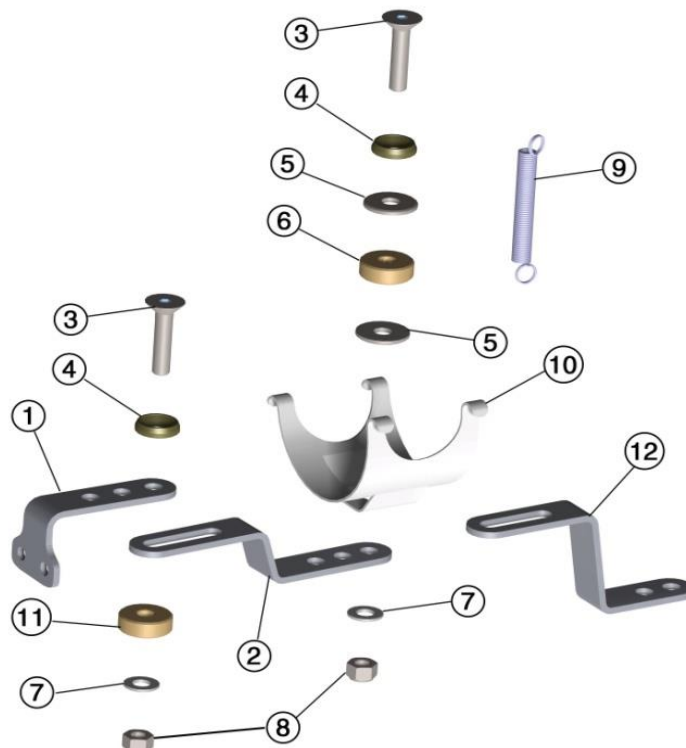

Codice code	Descrizione description	Prezzo (IVA escl.) price (excl. VAT)
CS-ENG-SILHLD	SUPPORTO SCARICO OK/KZ OK/KZ SILENCER HOLDER	 € 53,00
CS-ENG-SILHDMK	SUPPORTO SCARICO MINIKART MINIKART SILENCER HOLDER	 € 55,00
1	ENG-SILHLDBRK PIASTRA SUPPORTO SILENZIATORE SCARICO UNIVERSALE ZINCATO BIANCO UNIVERSAL EXHAUST SILENCER SUPPORT WHITE GALVANIZED	€ 15,00
2	ENG-SILHLDSUPKZ SUPPORTO CULLA SILENZIATORE ZINCATO BIANCO SILENCER HOLDER SUPPORT WHITE GALVANIZED	€ 16,00
3	KIT-VT-SC1045SH VITE TESTA SVASATA M10x45MM (50 pezzi) SCREW COUNTERSUNK HEAD M10x45MM (50 pieces)	€ 23,00
4	KIT-VT-WS1025CH RONDELLA SVASATA Ø10x25MM ANODIZZATA (50 pezzi) WASHER COUNTERSUNK Ø10x25MM ANODIZED (50 pieces)	€ 90,00
5	KIT-VT-WS1030 RONDELLA Ø10x30MM (50 pezzi) WASHER Ø10x30MM (50 pieces)	€ 15,00
6	KIT-VT-SB1035 SILENTBLOCK Ø10xØ35xH10.5MM (10 pezzi) SILENTBLOCK Ø10xØ35xH10.5MM (10 pieces)	€ 28,00
7	KIT-VT-WS1020 RONDELLA Ø10x20MM (50 pezzi) WASHER Ø10x20MM (50 pieces)	€ 15,00
8	KIT-VT-NT10SH DADO AUTOBLOCCANTE ALTO M10 (50 pezzi) NUT SELFLOCK HIGH M10 (50 pieces)	€ 19,00
9	KIT-ENG-SILSPR MOLLA CULLA SILENZIATORE (10 pezzi) SILENCER HOLDER SPRING (10 pieces)	€ 29,00
10	ENG-SILHLDR CULLA SILENZIATORE - ZINCATA BIANCA SILENCER HOLDER - WHITE GALVANIZED	€ 10,00
11	KIT-VT-SP1030 Distanziale Ø10xØ30xH10MM (20 pezzi) SPACER Ø10xØ30xH10MM (20 pieces)	€ 50,00
12	ENG-SILHLDSUPMK SUPPORTO CULLA SILENZIATORE MINIKART ZINCATO BIANCO MINIKART SILENCER HOLDER SUPPORT WHITE GALVANIZED	€ 18,00