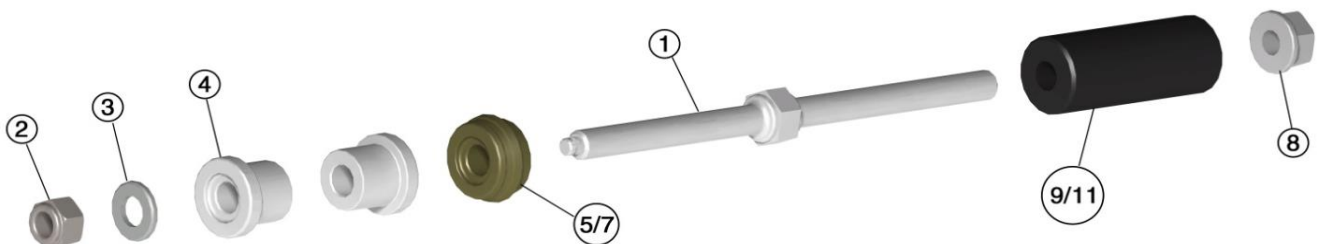

KIT VITERIA SPOILER POSTERIORE | REAR SPOILER FIXING SCREWS KIT

Codice code	Descrizione description	Prezzo (IVA escl.) price (excl. VAT)
1	BDW-RRBMPSC VITE SPOILER POSTERIORE ZINCATA BIANCA REAR BUMPER SCREW GALVANIZED WHITE	€ 12,00
2	KIT-VT-NT10SH DADO AUTOBLOCCANTE ALTO M10 (50 pezzi) NUT SELFLOCK HIGH M10 (50 pieces)	€ 19,00
3	KIT-VT-WS1020 RONDELLA Ø10x20MM (50 pezzi) WASHER Ø10x20MM (50 pieces)	€ 15,00
4	KIT-BDW-RRBMPSP DISTRANZIALE SPOILER POSTERIORE (50 pezzi) REAR BUMPER SPACER (50 pieces)	€ 85,00
5	KIT-BDW-RRWS28 BOCCOLA SPOILER POST. Ø28mm ANODIZZATA (10 pezzi) REAR BUMPER WASHER Ø28mm ANODIZED (10 pieces)	€ 40,00
6	KIT-BDW-RRWS30 BOCCOLA SPOILER POST. Ø30mm ANODIZZATA (10 pezzi) REAR BUMPER WASHER Ø30mm ANODIZED (10 pieces)	€ 40,00
7	KIT-BDW-RRWS32 BOCCOLA SPOILER POST. Ø32mm ANODIZZATA (10 pezzi) REAR BUMPER WASHER Ø32mm ANODIZED (10 pieces)	€ 40,00
8	KIT-VT-NT10FL DADO FLANGIATO M10 (50 pezzi) NUT FLANGED M10 (50 pieces)	€ 19,00
9	VT-SB2460 SILENTBLOCK Ø24xL60MM (per tubo Ø28mm) SILENTBLOCK Ø24xL60MM (for Ø28mm tube)	€ 6,00
10	VT-SB2660 SILENTBLOCK Ø26xL60MM (per tubo Ø30mm) SILENTBLOCK Ø26xL60MM (for Ø30mm tube)	€ 6,00
11	VT-SB2860 SILENTBLOCK Ø28xL60MM (per tubo Ø32mm) SILENTBLOCK Ø28xL60MM (for Ø32mm tube)	€ 6,00