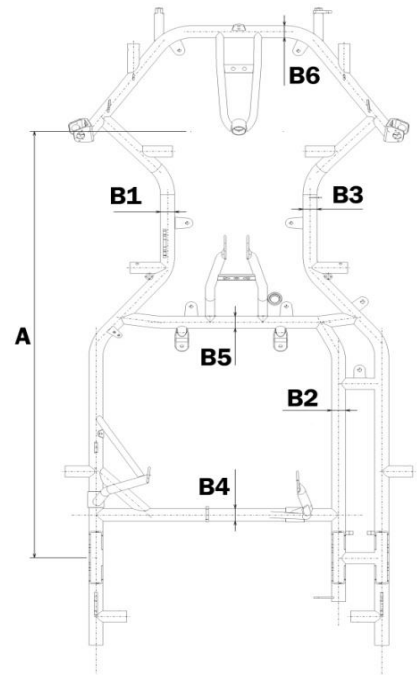

RBS - OK, OKJ

	Impianto freno brake system	idraulico modello RBS.V3 <i>hydraulic RBS.V3 model</i>
	Disco freno brake disc	posteriore autoventilato flottante <i>ventilated floating rear brake disc</i>
	Assale axle	Assale Ø50X2X1030MM MOD.MR (dotazione standard) <i>axle Ø50X2X1030MM MOD.MR (standard equipment)</i>
	Carenature bodyworks	modello 507/508 con supporti omologati CIK-FIA <i>507/508 with CIK-FIA homologated supports</i>
	Cerchi wheel rims	DWT serie "V" in magnesio, 132 mm ant. - 212 mm post. <i>DWT "V" series, magnesium, 132 mm front - 212 mm rear</i>
	Serbatoio fuel tank	8.5 L
	Fuselli spindles	Ø25 mm
	Volante steering wheel	Volante "M6" <i>"M6" R steering wheel</i>